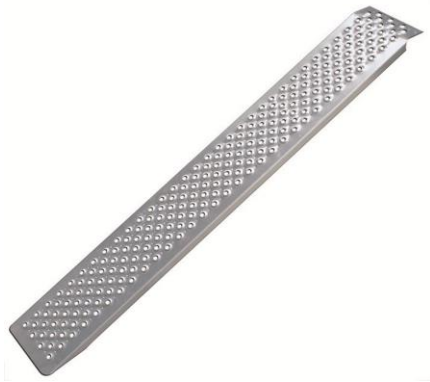

Aluminium ramp